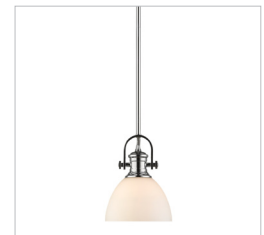

### 3118-L CH-OP

UPC: 844375045699

1 Light Pendant

Offered in two smooth finishes, with two glass options, Hines is suitable for a variety of decors. The transitional style is a marriage of traditional silhouettes with modern finishes. The black and chrome fixtures are paired with opal or seeded glass shades. This pendant may be hung individually or arrayed as a set.

Fixture Finish:	Chrome	
Glass/Shade Finish:	Opal Glass	
Materials:	Steel	Glass
Fixture Width:	13.5"	34.29cm
Fixture Height:	13.125"	33.34cm
Fixture Extension		
Glass Diameter:	13.5"	34.29cm
Glass Height:	7.5"	19.05cm
Canopy Backplate Dimensions:	5" Dia x 0.875"E	12.7cmDia x 2.22cmE
Chain:	NA	NA
Rod:	1ea 6", 3ea 12"	1ea 15.24cm, 3ea 30.48cm
Wire:	10'	3.048m
Bulb Type:	Incandescent, Type A	Bulbs Not Included
Wattage:	1 x 100W(M)	
Voltage:	120	
Install Position:		
Approved Location:	Dry Location	

### Also Available

3118-L CH-SD

3118-L BLK-OP

3118-M1L CH-OP